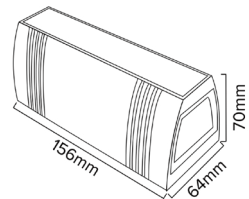

CE &
ROHS

EPISTAR

⚡ 85-265V

CRI
90

FEATURES & BENEFITS

- 12W - Wall Wash Light
- 960 Lumens
- IP65 Rated
- Anti Glare
- LED CHIP – Osram
- 70mm Slim profile
- LED Chip – Epistar
- Surface mounted
- Die cast aluminium - Black finish
- Aluminium construction for efficient heat dissipation
- Pre-wired with 2metre rubberised cable
- Elegant replacement for traditional up-down lighting
- Can be used as an architectural feature
- Perfect for lighting & decorative purposes
- Ideal foyers, hallways, gardens, patio, yards etc
- 2 year warranty

DIMENSIONS

SPECIFICATIONS

Product Code	Power	Colour	Lumens	Dimensions
REN-3K	12W	3000K	960lm	156mm x 64mm x 70mm
REN-4K	12W	4000K	960lm	156mm x 64mm x 70mm

WALL WASH LIGHT

SLIM PROFILE