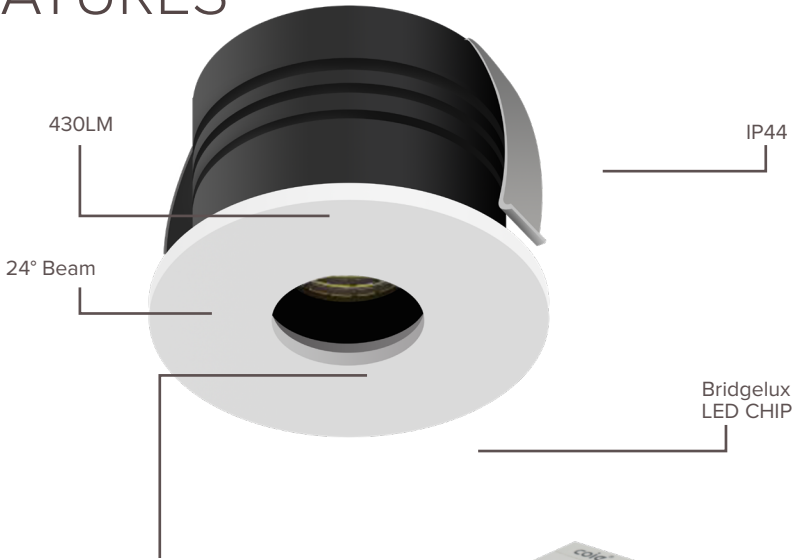

# 5W CCT NICO

MINI BAFFLE DOWNLIGHT

|      |                       |           |                    |                   |
|------|-----------------------|-----------|--------------------|-------------------|
| 5W   | 30K<br>LIFESPAN (HRS) | CRI<br>90 | ⚡ AC200-240V       | 24°<br>BEAM ANGLE |
| IP44 | BRIDGELUX CHIP        | CLASS II  | 2 YEAR<br>WARRANTY | UGR 10            |

FEATURES & BENEFITS

- 5W Mini Downlight
- 430 Lumens
- IP44 Rated
- LED CHIP – Bridgelux
- Beam Angle 24°
- Use as a ambient, accent or task lighting
- Reflector Lens
- Low power consumption
- Finish – Matt White
- Two baffles included - White & Black
- Low glare light output achieved when both baffles used, it creates a softer tone which is ideal for highlighting features or areas of usage
- CCT Colour Switchable 2800K / 4000K / 6000K
- Individual through-hole dimmable driver available
- Suitable for Standard ceilings, Vaulted ceilings, High ceilings, Soffits
- 2 year warranty

DIMENSIONS

DRIVER DIMENSIONS

SPECIFICATIONS

| Product Code       | Finish          | Power          | Colour            | Output      | Dimension      | Cutout |
|--------------------|-----------------|----------------|-------------------|-------------|----------------|--------|
| UNO-NICO-5W-CCTWHT | Matt White      | 5W             | 2800K/4000K/6000K | 36V / 100ma | 84.5 x 23 x 22 | 45     |
| Product Code       | Description     | Output Voltage | Dimension         |             |                |        |
| UNO-NICO-DIM       | Dimmable Driver | 2-6V           | 68 x 26 x 21      |             |                |        |

# FEATURES

WHITE BAFFLE

BLACK BAFFLE

CCT COLOUR SWITCHABLE DRIVER

MATT WHITE

DARK BRONZE

MATT GOLD

MATT BLACK