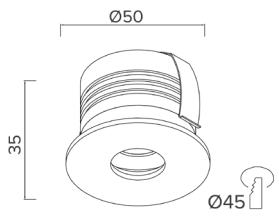

# 5W CCT NICO

MINI BAFFLE DOWNLIGHT

|      |                       |           |                    |                   |
|------|-----------------------|-----------|--------------------|-------------------|
| 5W   | 30K<br>LIFESPAN (HRS) | CRI<br>90 | ⚡ AC200-240V       | 24°<br>BEAM ANGLE |
| IP44 | BRIDGELUX CHIP        | CLASS II  | 2 YEAR<br>WARRANTY | UGR 10            |

FEATURES & BENEFITS

- 5W Mini Downlight
- 430 Lumens
- IP44 Rated
- LED CHIP – Bridgelux
- Beam Angle 24°
- Use as a ambient, accent or task lighting
- Reflector Lens
- Low power consumption
- Finish – Matt White
- Two baffles included - White & Black
- Low glare light output achieved when both baffles used, it creates a softer tone which is ideal for highlighting features or areas of usage
- CCT Colour Switchable 2800K / 4000K / 6000K
- Individual through-hole dimmable driver available
- Suitable for Standard ceilings, Vaulted ceilings, High ceilings, Soffits
- 2 year warranty

DIMENSIONS

DRIVER DIMENSIONS

SPECIFICATIONS

| Product Code       | Finish          | Power          | Colour            | Output      | Dimension      | Cutout |
|--------------------|-----------------|----------------|-------------------|-------------|----------------|--------|
| UNO-NICO-5W-CCTWHT | Matt White      | 5W             | 2800K/4000K/6000K | 36V / 100ma | 84.5 x 23 x 22 | 45     |
| Product Code       | Description     | Output Voltage | Dimension         |             |                |        |
| UNO-NICO-DIM       | Dimmable Driver | 2-6V           | 68 x 26 x 21      |             |                |        |