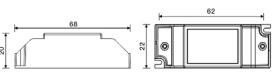

FEATURES & BENEFITS

- 5W Mini Downlight
- 430 Lumens
- IP44 Rated
- LED CHIP – Bridgelux
- Beam Angle 24°
- Use as a ambient, accent or task lighting
- Reflector Lens
- Low power consumption
- Finish – Matt White
- Two baffles included - White & Black
- Low glare light output achieved when both baffles used, it creates a softer tone which is ideal for highlighting features or areas of usage
- CCT Colour Switchable 2800K / 4000K / 6000K
- Individual through-hole dimmable driver available
- Suitable for Standard ceilings, Vaulted ceilings, High ceilings, Soffits
- 2 year warranty

DIMENSIONS

DRIVER DIMENSIONS

SPECIFICATIONS

| Product Code       | Finish          | Power          | Colour            | Output      | Dimension      | Cutout |
|--------------------|-----------------|----------------|-------------------|-------------|----------------|--------|
| UNO-NICO-5W-CCTWHT | Matt White      | 5W             | 2800K/4000K/6000K | 36V / 100ma | 84.5 x 23 x 22 | 45     |
| Product Code       | Description     | Output Voltage | Dimension         |             |                |        |
| UNO-NICO-DIM       | Dimmable Driver | 2-6V           | 68 x 26 x 21      |             |                |        |