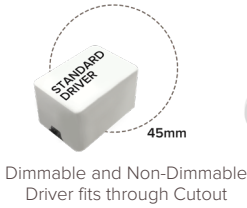

# 5W CCT NICO

MINI BAFFLE DOWNLIGHT

|      |                       |           |                    |                   |
|------|-----------------------|-----------|--------------------|-------------------|
| 5W   | 30K<br>LIFESPAN (HRS) | CRI<br>90 | ⚡ AC200-240V       | 24°<br>BEAM ANGLE |
| IP44 | BRIDGELUX CHIP        | CLASS II  | 2 YEAR<br>WARRANTY | UGR 10            |

FEATURES & BENEFITS

- 5W Mini Downlight
- 430 Lumens
- IP44 Rated
- LED CHIP – Bridgelux
- Beam Angle 24°
- Use as a ambient, accent or task lighting
- Reflector Lens
- Low power consumption
- Finish – Matt White
- Two baffles included - White & Black
- Low glare light output achieved when both baffles used, it creates a softer tone which is ideal for highlighting features or areas of usage
- CCT Colour Switchable 2800K / 4000K / 6000K
- Individual through-hole dimmable driver available
- Suitable for Standard ceilings, Vaulted ceilings, High ceilings, Soffits
- 2 year warranty

DIMENSIONS

DRIVER DIMENSIONS

SPECIFICATIONS

| Product Code       | Finish          | Power          | Colour            | Output      | Dimension      | Cutout |
|--------------------|-----------------|----------------|-------------------|-------------|----------------|--------|
| UNO-NICO-5W-CCTWHT | Matt White      | 5W             | 2800K/4000K/6000K | 36V / 100ma | 84.5 x 23 x 22 | 45     |
| Product Code       | Description     | Output Voltage | Dimension         |             |                |        |
| UNO-NICO-DIM       | Dimmable Driver | 2-6V           | 68 x 26 x 21      |             |                |        |